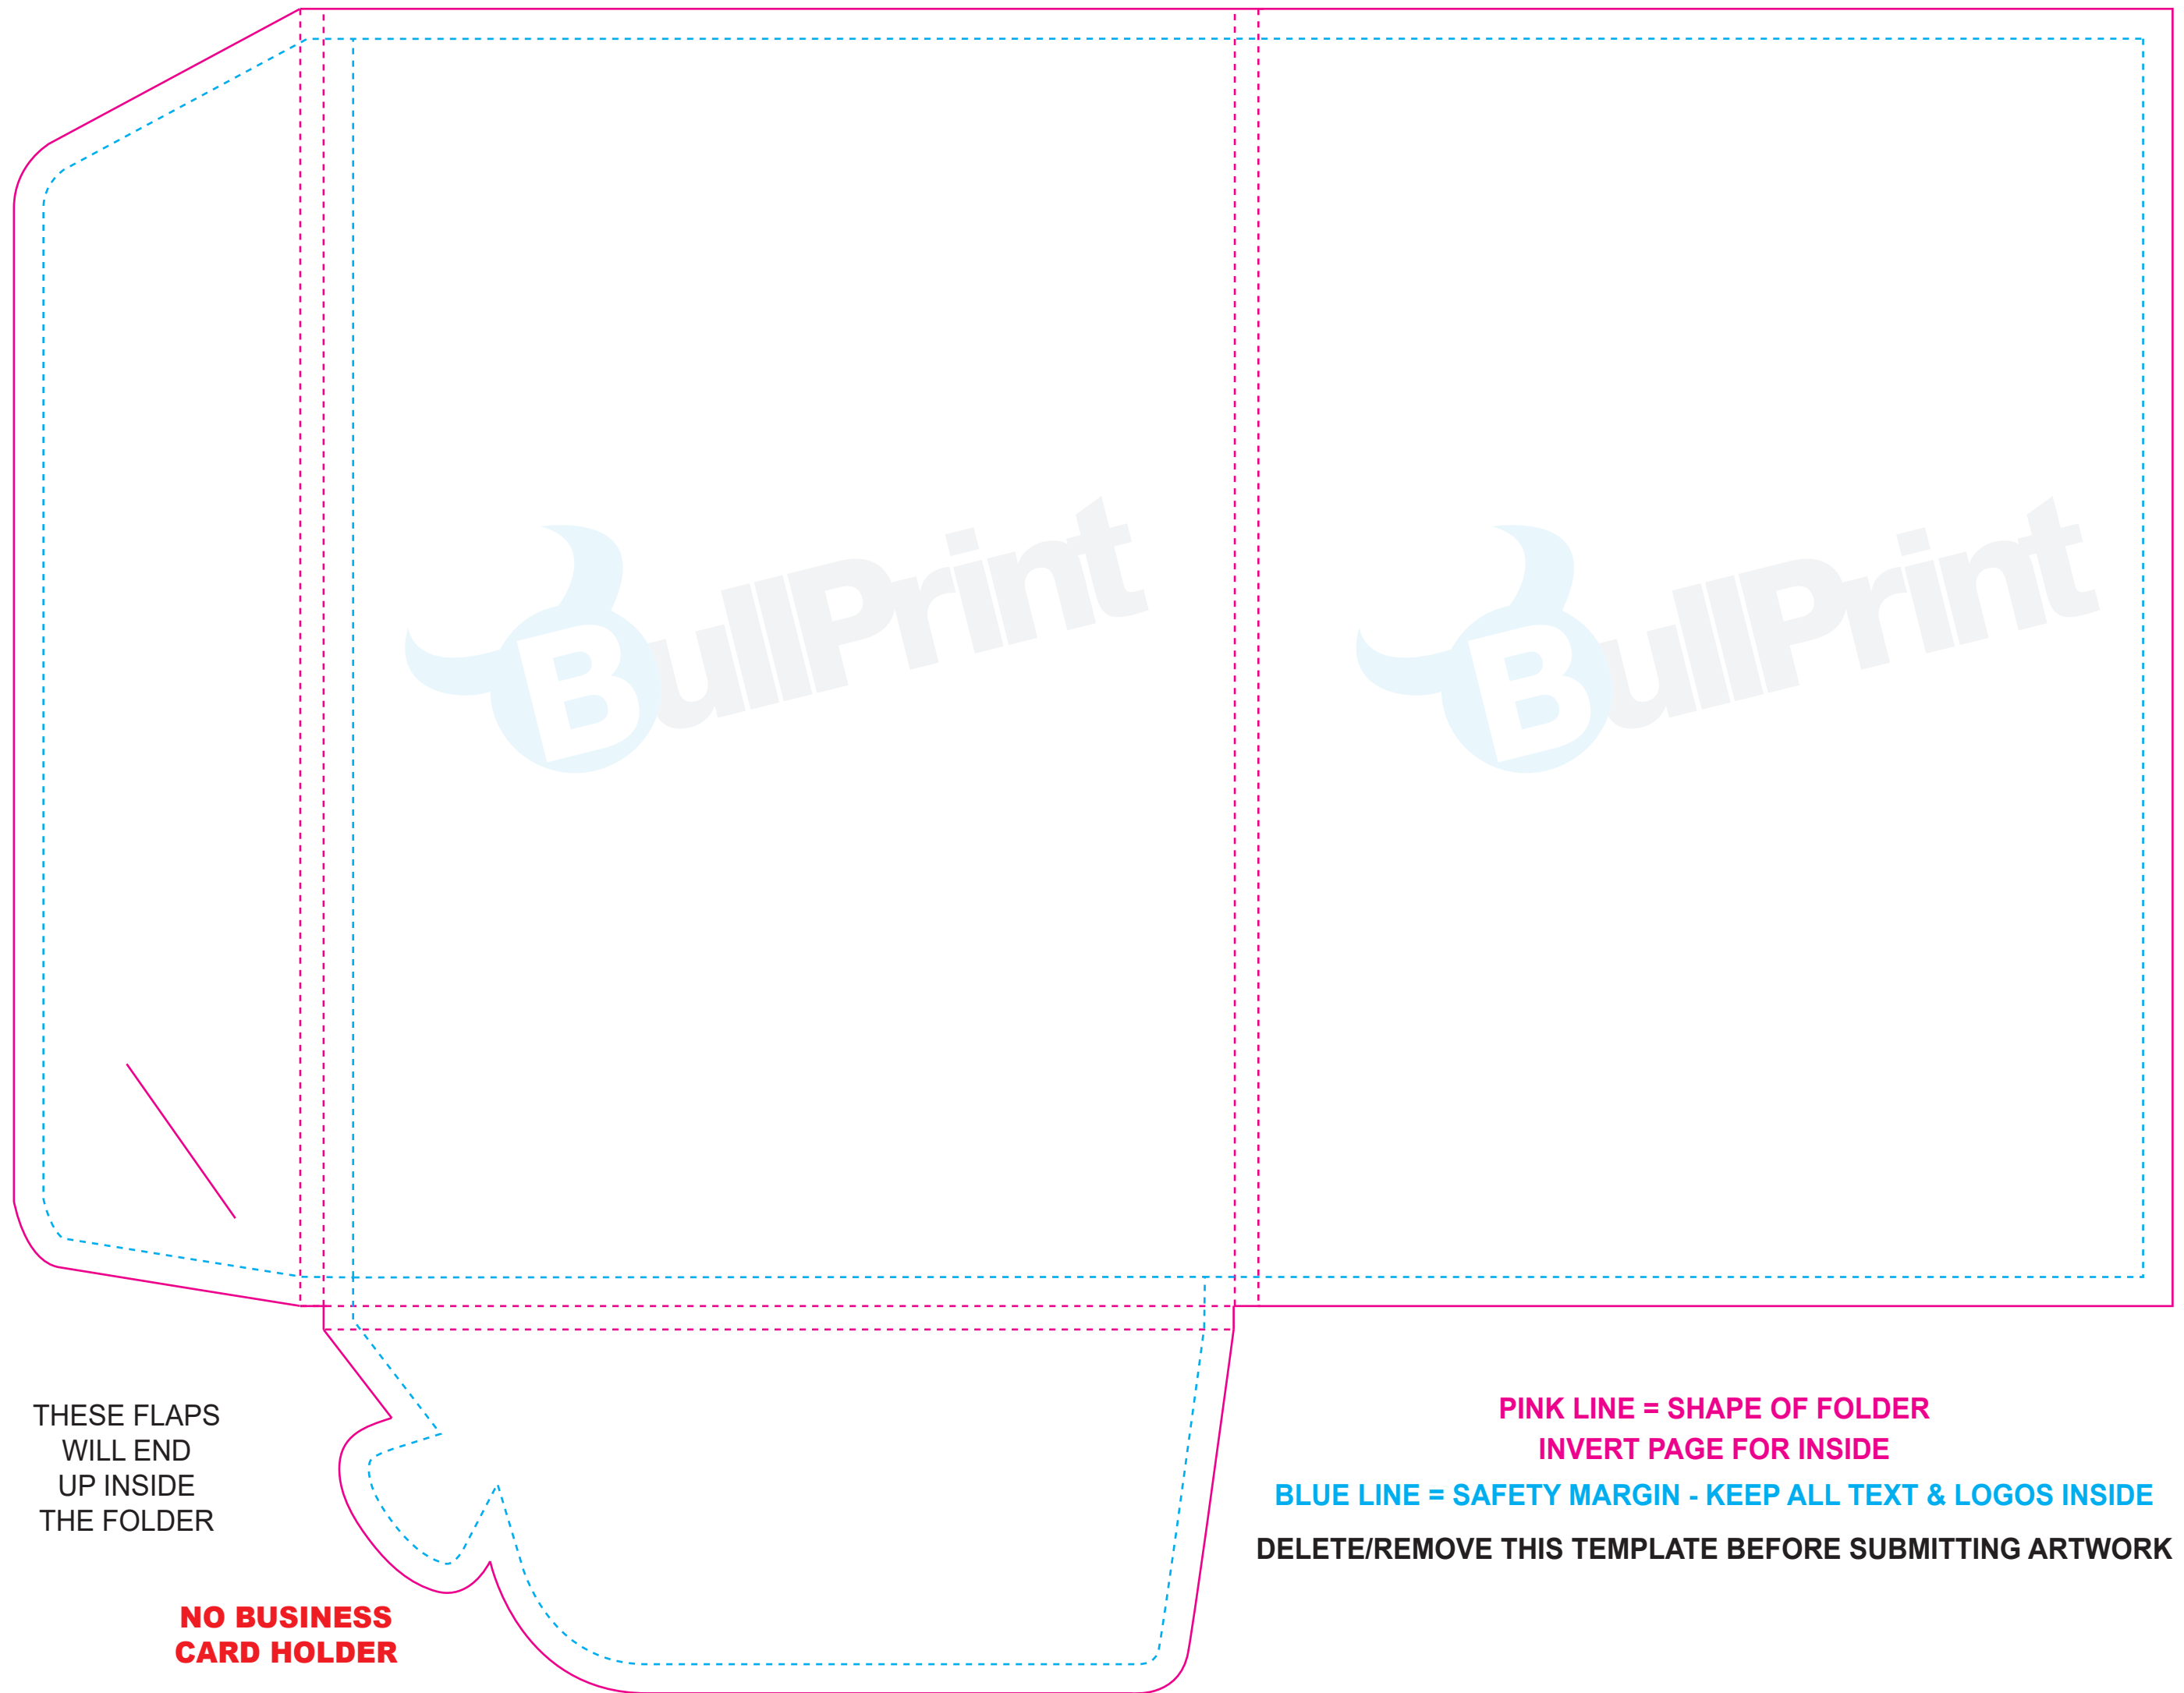

OUTSIDE BACK - Size - 155 x 220mm

OUTSIDE FRONT - Size - 155 x 220mm

THESE FLAPS
WILL END
UP INSIDE
THE FOLDER

**NO BUSINESS
CARD HOLDER**

**PINK LINE = SHAPE OF FOLDER
INVERT PAGE FOR INSIDE**

**BLUE LINE = SAFETY MARGIN - KEEP ALL TEXT & LOGOS INSIDE
DELETE/REMOVE THIS TEMPLATE BEFORE SUBMITTING ARTWORK**